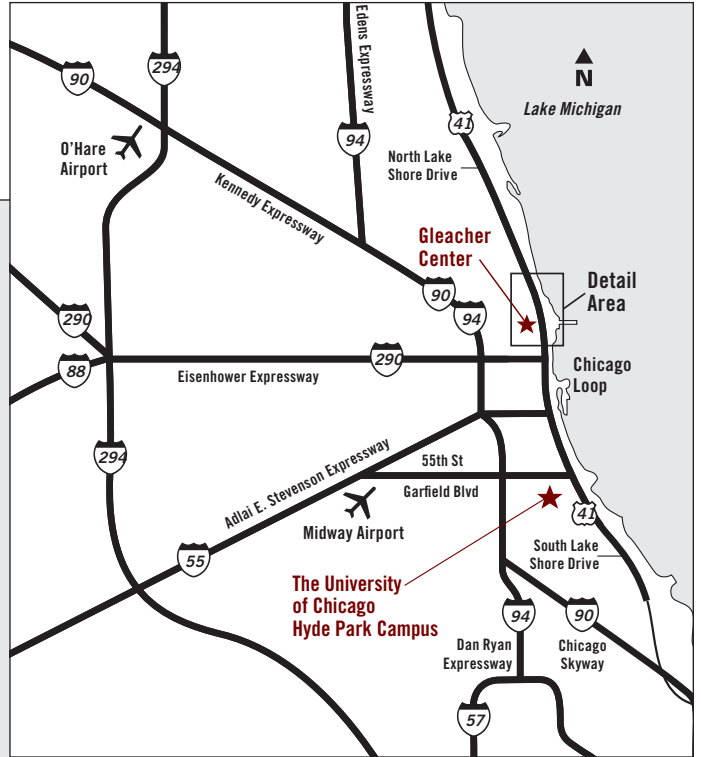

# Gleacher Center and Surrounding Area

450 North Cityfront Plaza Drive — Chicago, IL 60611

### From Interstate 90/94

**To entrance:** Heading either north or south on I-90/94, exit at Ohio Street. Follow Ohio east to Michigan Avenue. Turn right. At the second light, turn left on Illinois Street. At stop sign, turn right. Gleacher Center is on the right.

**To area parking:** Heading either north or south on I-90/94, exit at Ohio Street. Follow Ohio Street east across Michigan Avenue to St. Clair. Turn right. Follow St. Clair across Grand Avenue. See map on page 2 for access to parking.

### From Lake Shore Drive

**To entrance:** Heading either north or south on Lake Shore Drive, exit at Grand Avenue. Follow Grand west to Columbus Drive/Fairbanks Court; turn left. At second light, turn right on East North Water Street. Gleacher Center is straight ahead.