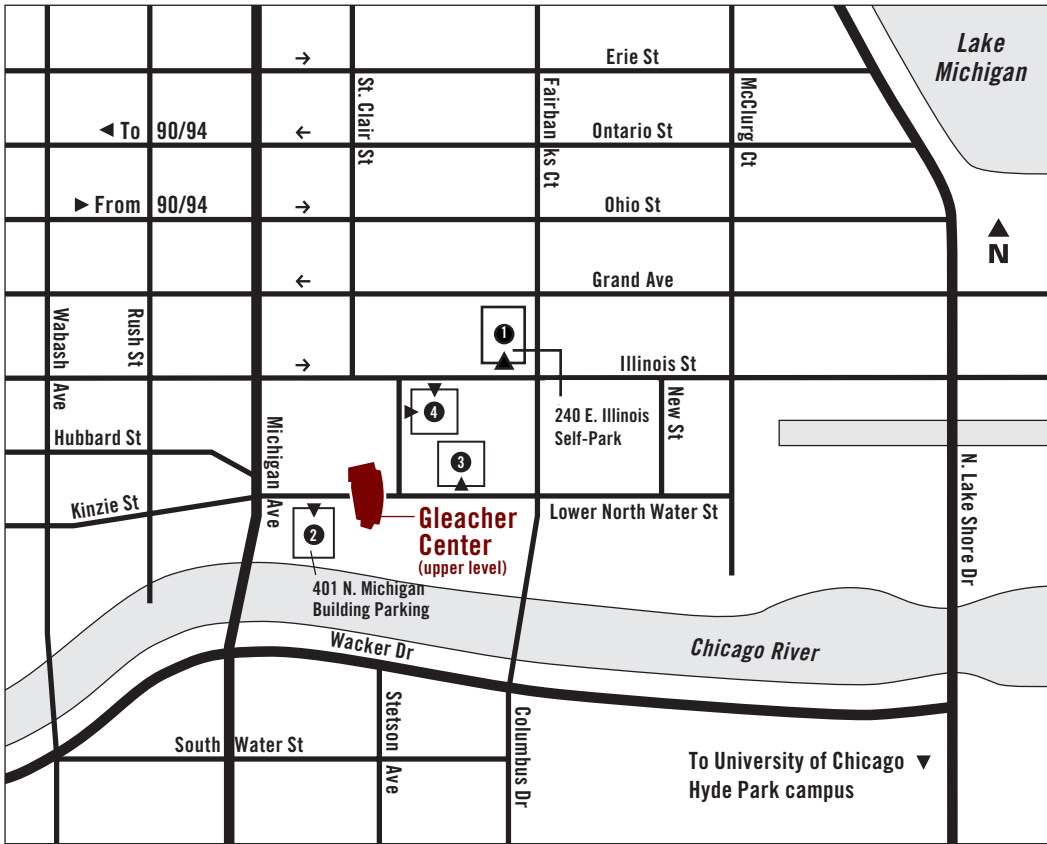

Lower Level: Access To Parking